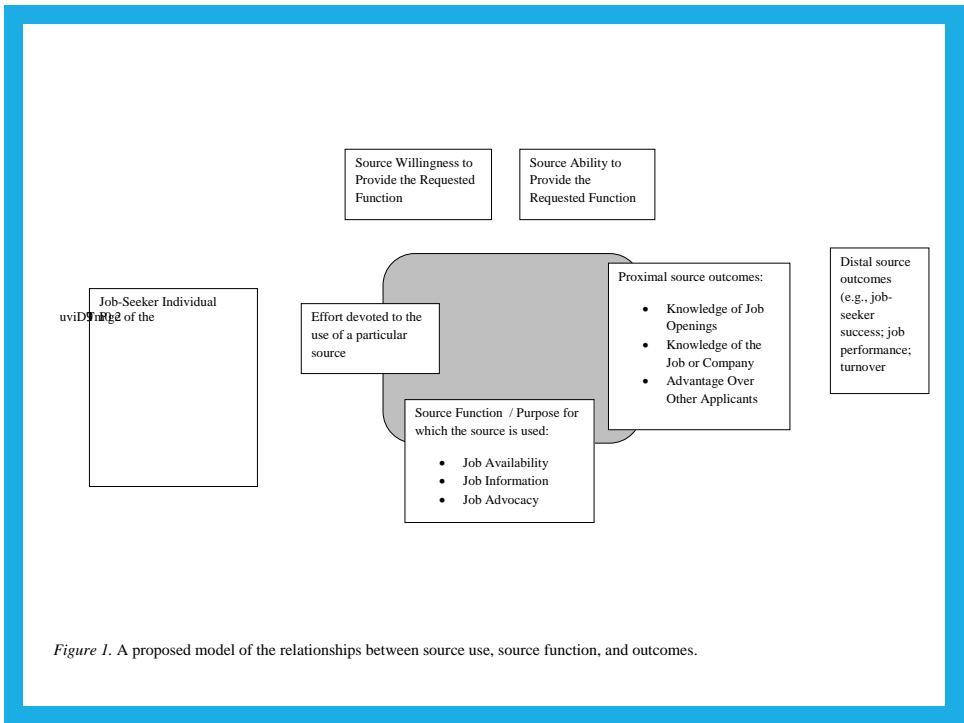

JOB SEARCHES & INTERVIEWS

Figure 1. A proposed model of the relationships between source use, source function, and outcomes.

About 47,600,000 results (0.67 seconds)

The screenshot shows a search result snippet. At the top, there is a header with a logo and navigation links. Below that, a snippet of text is visible, including the word "Cons". The main text of the snippet reads: "The pay, the parking, and lack of resources for part time instructors." Below the text, there are social media sharing icons for Facebook, Twitter, Email, and Print. To the right of these icons is a green button labeled "Helpful" and a flag icon.